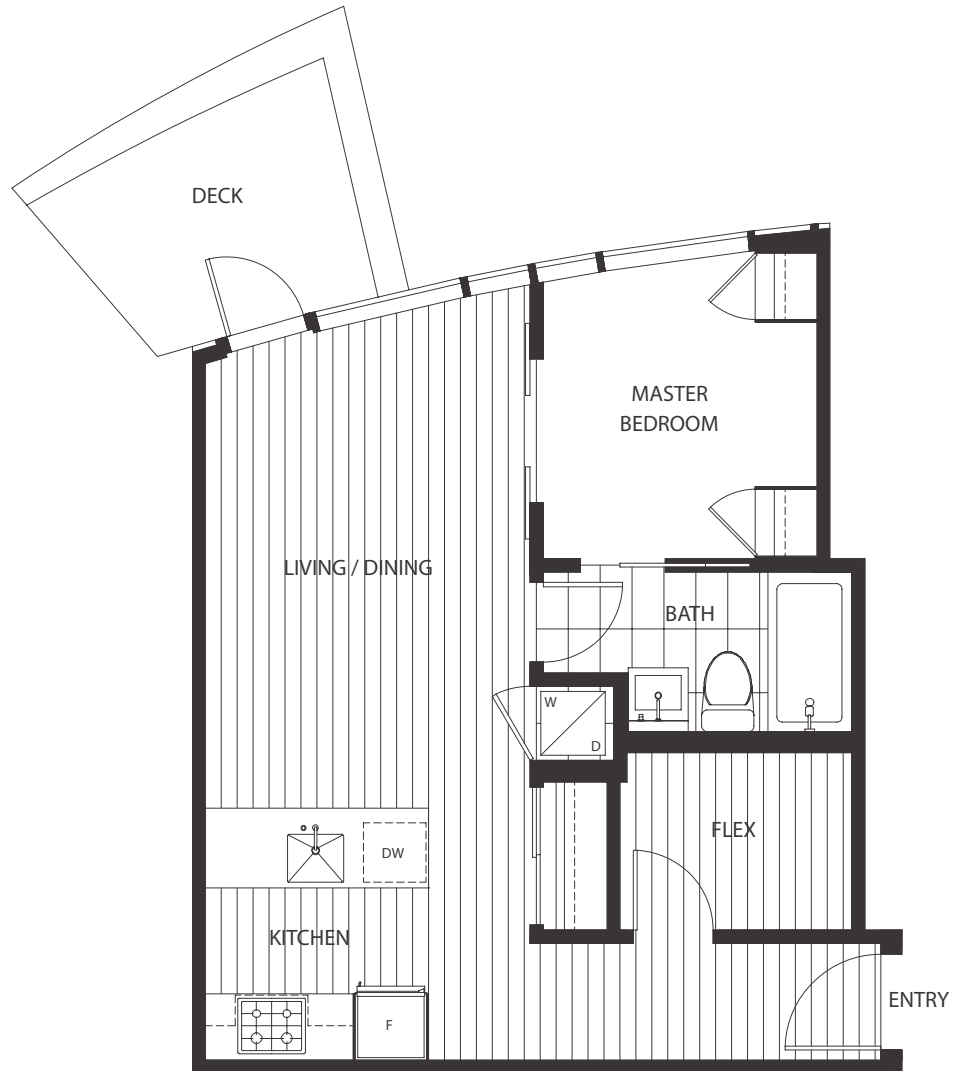

Plan A2

1 Bedroom + Flex

Tate

D O W N T O W N

Indoor Living 530 sq. ft.
Outdoor Living 60 sq.ft.
Total 590 sq. ft.

Level 7 -21

Level 22

Level 23 - 31

Level 32 - 39

Level 40

Dimensions, sizes, specifications, layouts and materials are approximate only and subject to change without notice E.&O.E.